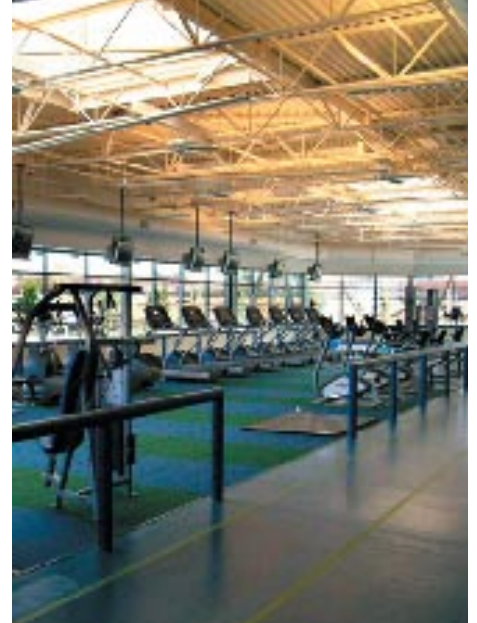

Solera at Oak Valley Greens Recreation Center Beaumont, CA

BMG
INC • AIA
Architecture &
Planning

Solera at Oak Valley Greens Recreation Center features a large indoor walking track, billiards, crafts rooms and an outdoor pool and spa. This project anchors a new Solera active adult development by Del Webb in beautiful Beaumont, California.